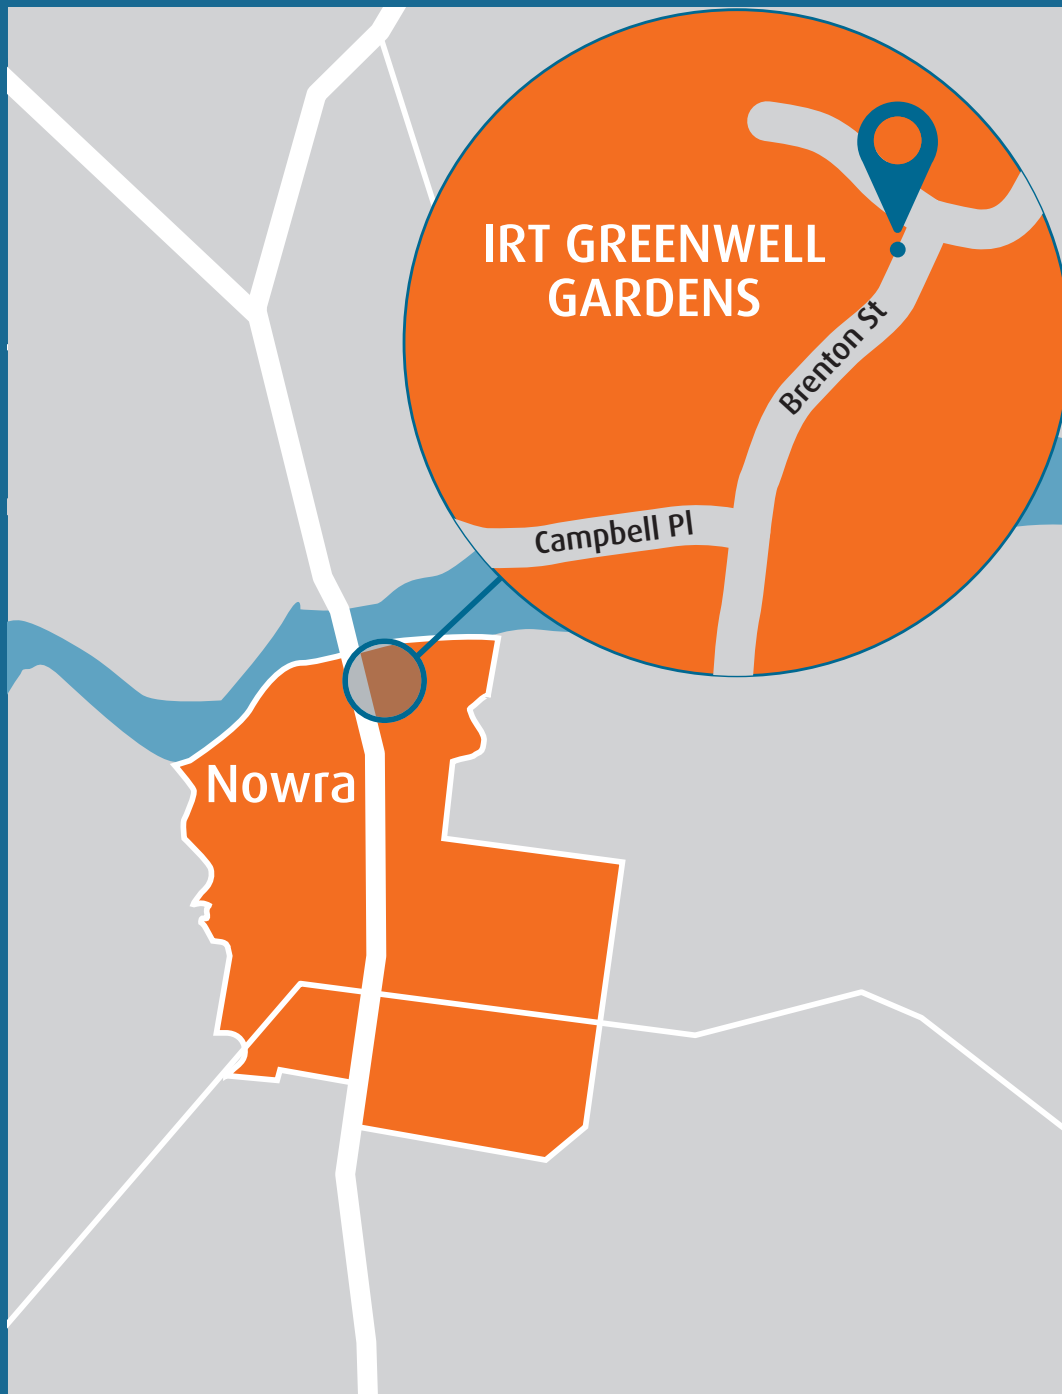

IRT Greenwell Gardens

4 Brereton Street,
Nowra NSW 2541

For more information call **134 478**
or email customerservice@irt.org.au

irt.org.au/greenwellgardens-rv

We'd love to show you around our community.

Visit irt.org.au/greenwellgardens-rv and book a tour with our friendly team.